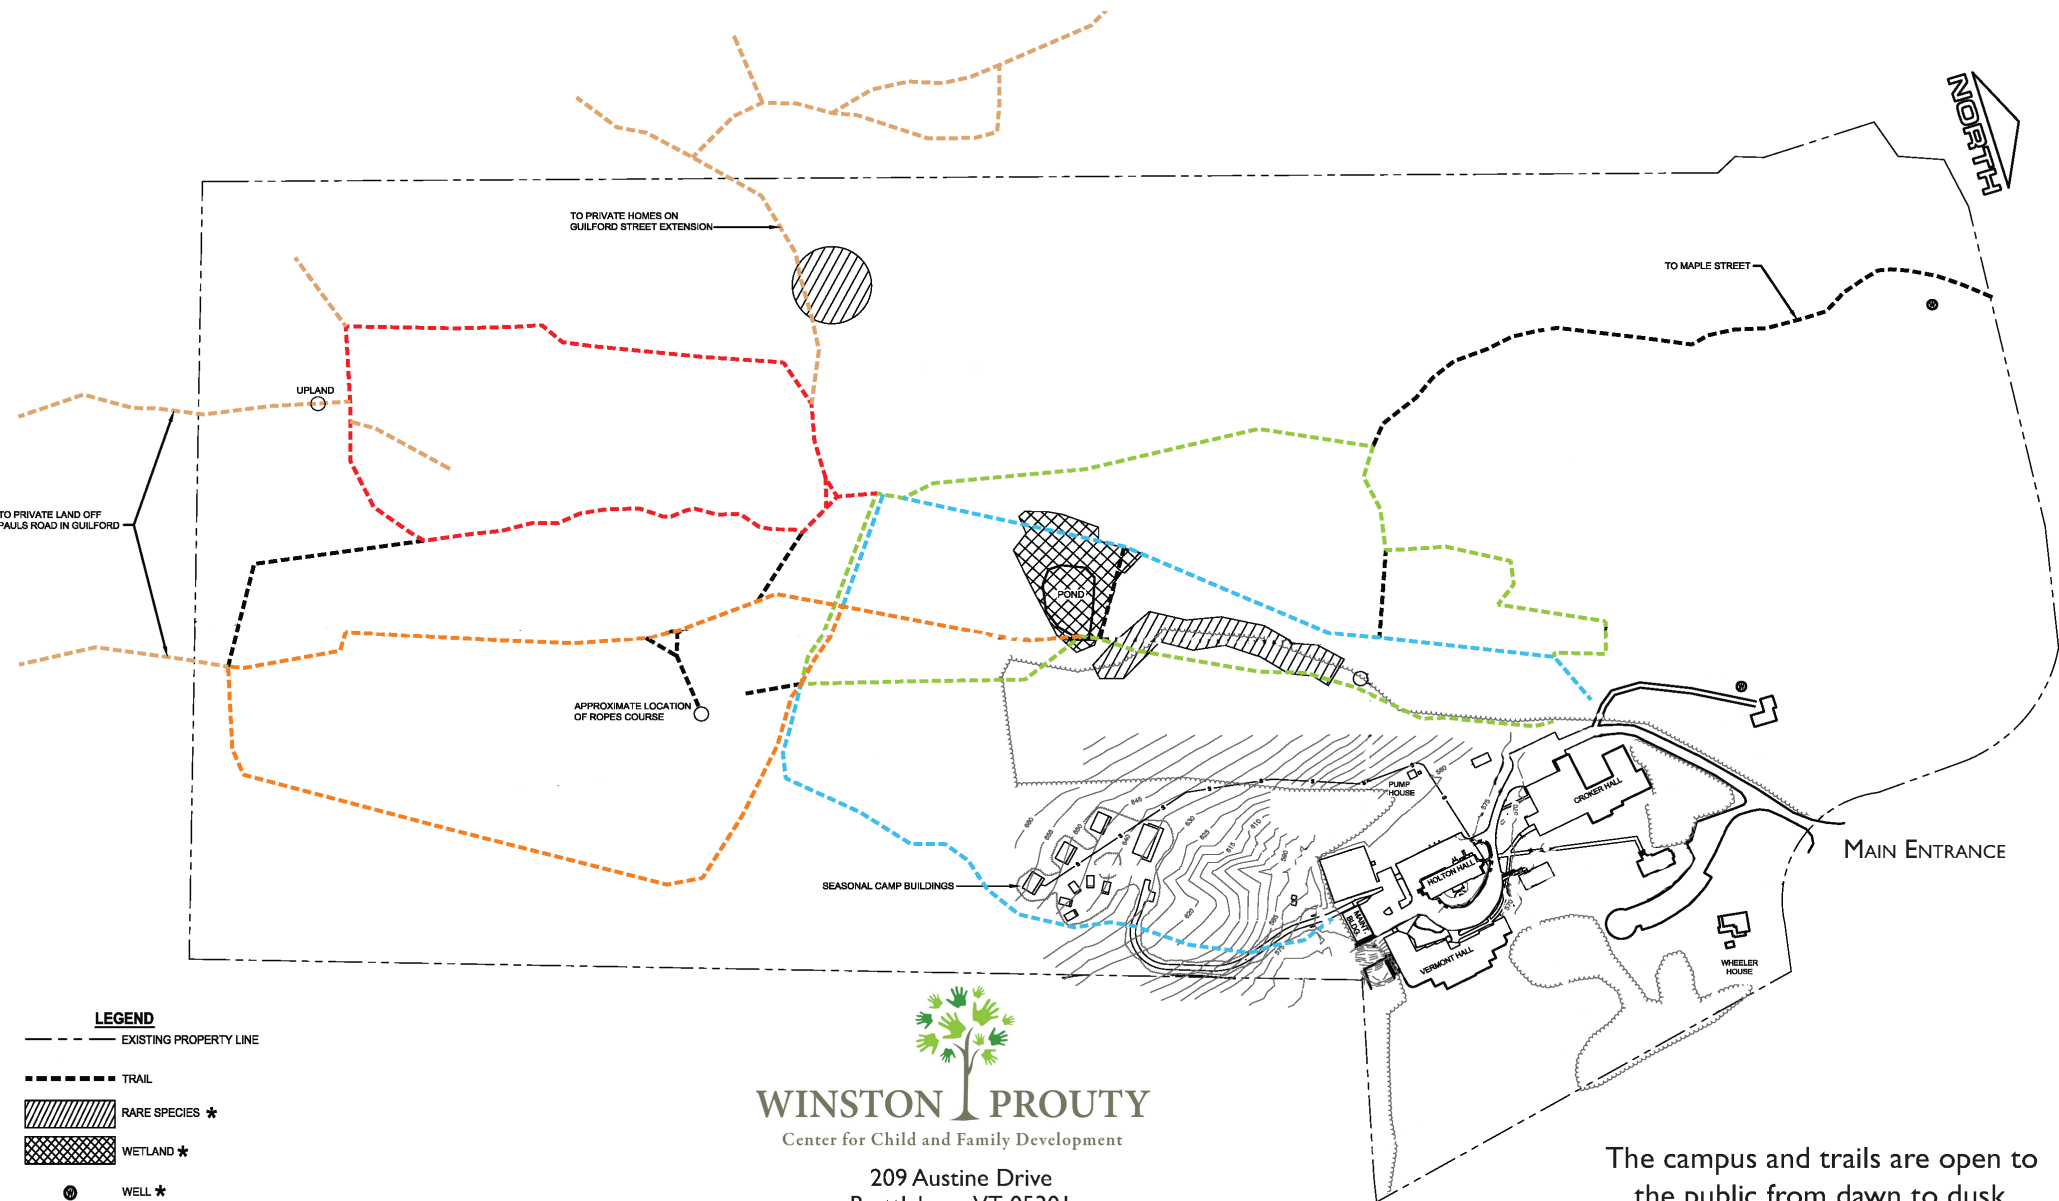

Winston Prouty Campus Trail Map

- LEGEND**
- EXISTING PROPERTY LINE
 - TRAIL
 - ▨ RARE SPECIES *
 - ▩ WETLAND *
 - ⊙ WELL *
 - S — SEWER LINE
- * AS SHOWN ON VT DEC ENVIRONMENTAL ATLAS, OCT. 3, 2015

WINSTON PROUTY
 Center for Child and Family Development

209 Austine Drive
 Brattleboro, VT 05301
 Phone: (802) 257-7852

The campus and trails are open to the public from dawn to dusk.