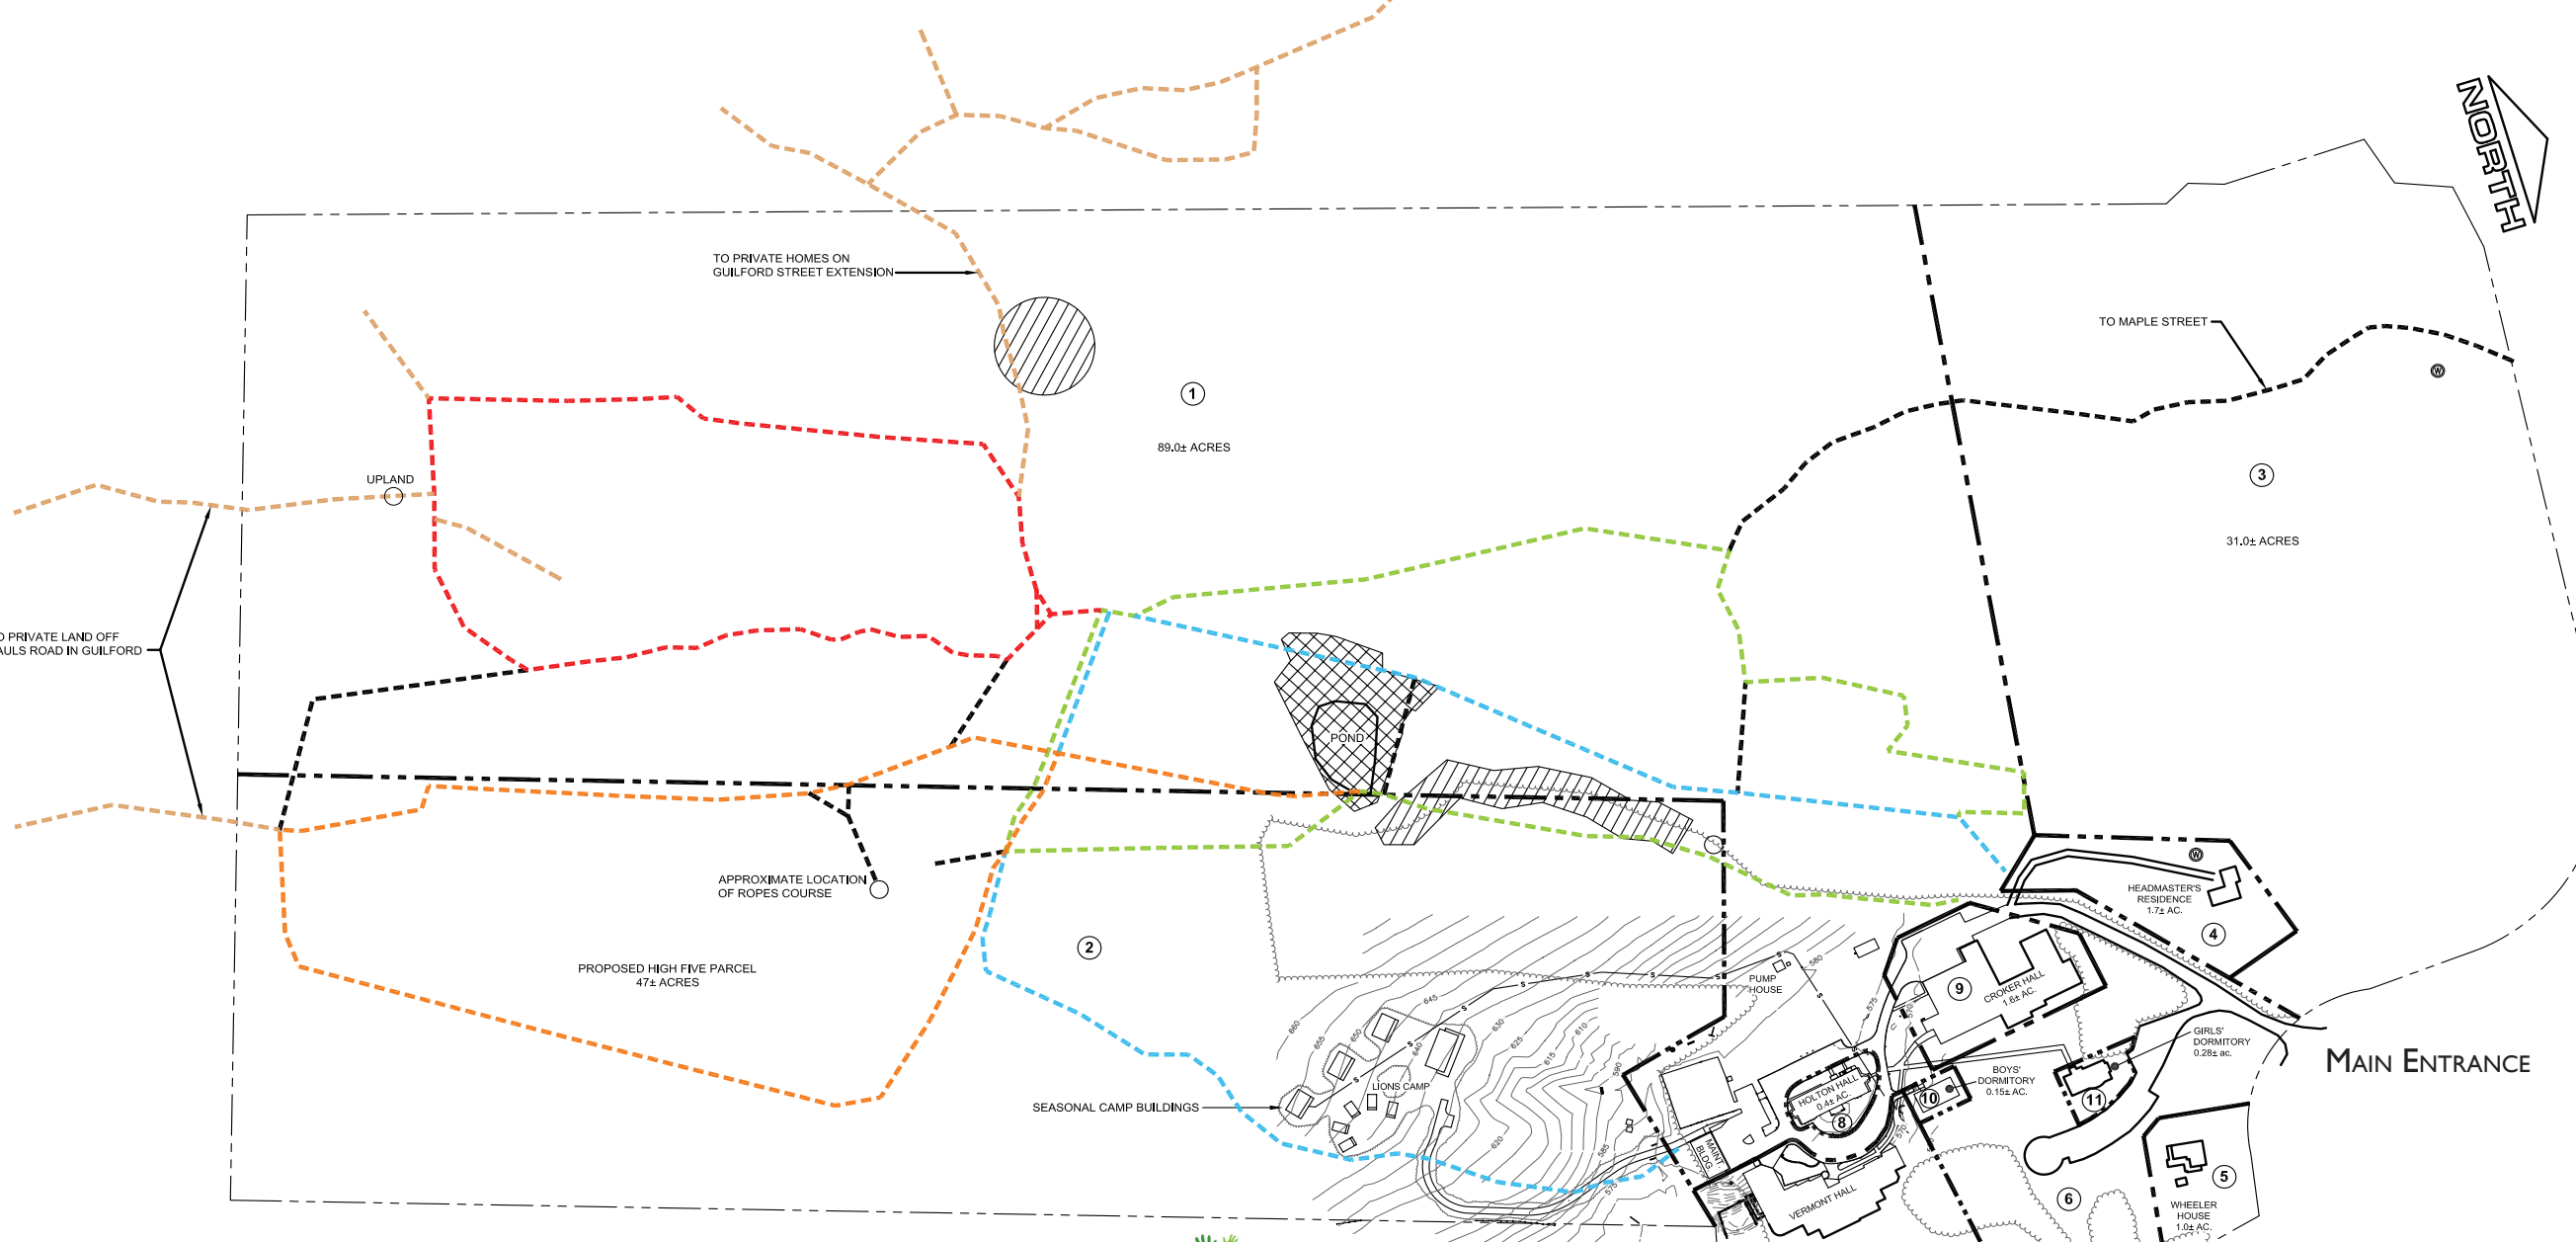

NORTH

- LEGEND**
- EXISTING PROPERTY LINE
 - PROPOSED PROPERTY LINE
 - - - TRAIL
 - RARE SPECIES *
 - WETLAND *
 - WELL *
 - s — SEWER LINE
- * AS SHOWN ON VT DEC ENVIRONMENTAL ATLAS, OCT. 3, 2015

WINSTON PROUTY
 Center for Child and Family Development
 209 Austine Drive
 Brattleboro, VT 05301
 Phone: (802) 257-7852

The campus and trails are open to the public from dawn to dusk.